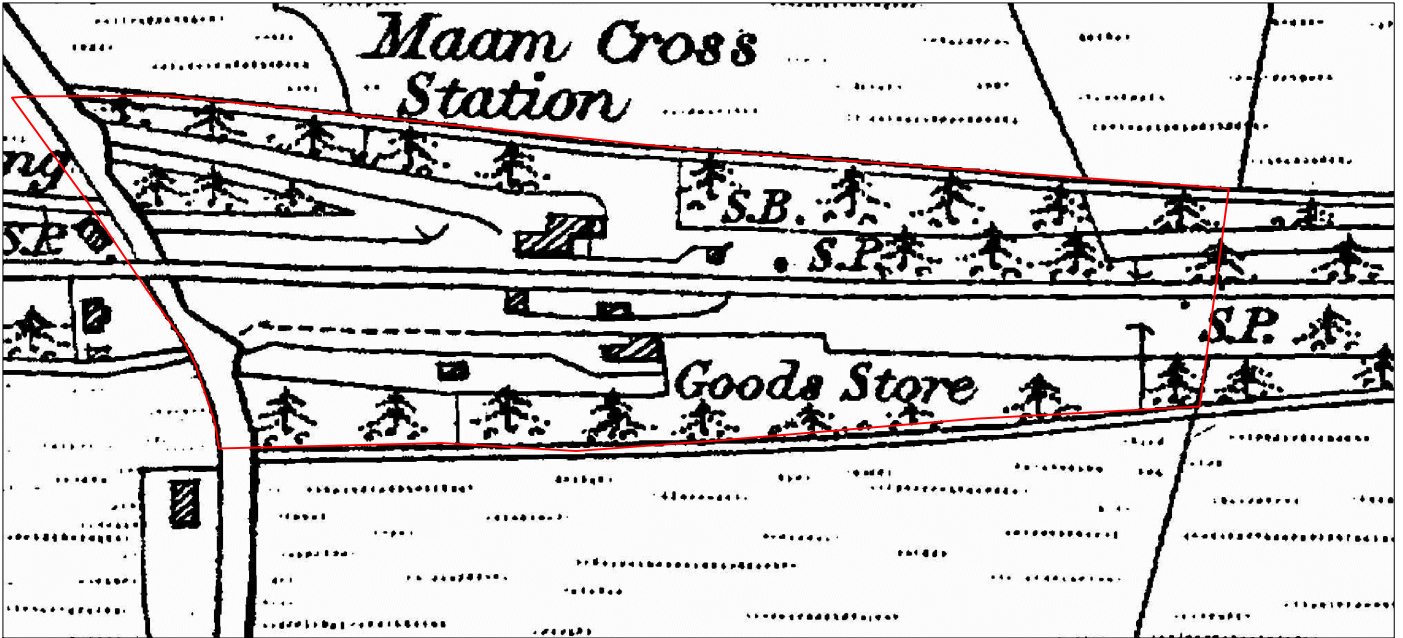

MAAM CROSS RAILWAY STATION 1:2500

1898 6" (1/10560) MAP

ORTHOPHOTO c:2014

OSI (1:5000) MAP (LIKELY PRAI BOUNDARY (RED) AREA=3.4486 HA (8.521 ACRES)