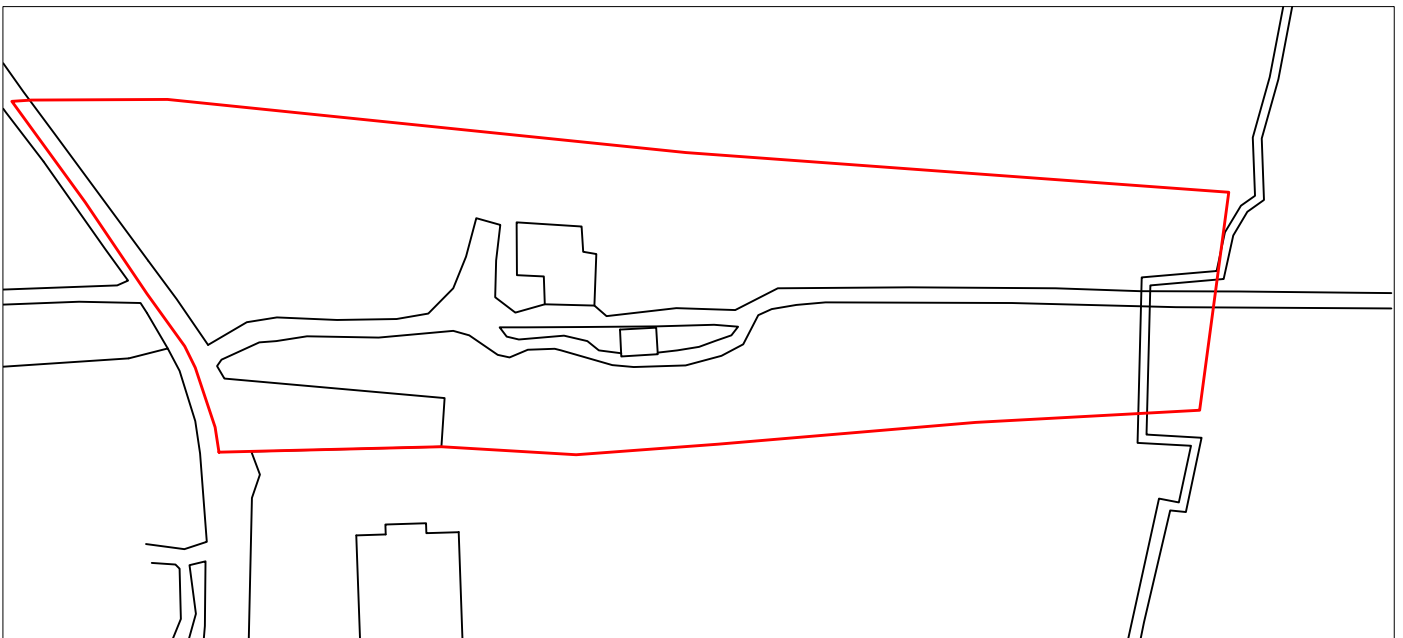

MAAM CROSS RAILWAY STATION 1:2500

1898 6" (1/10560) MAP

ORTHOPHOTO c:2014

OSI (1:5000) MAP (LIKELY PRAI BOUNDARY (RED) AREA=3.4486 HA (8.521 ACRES)